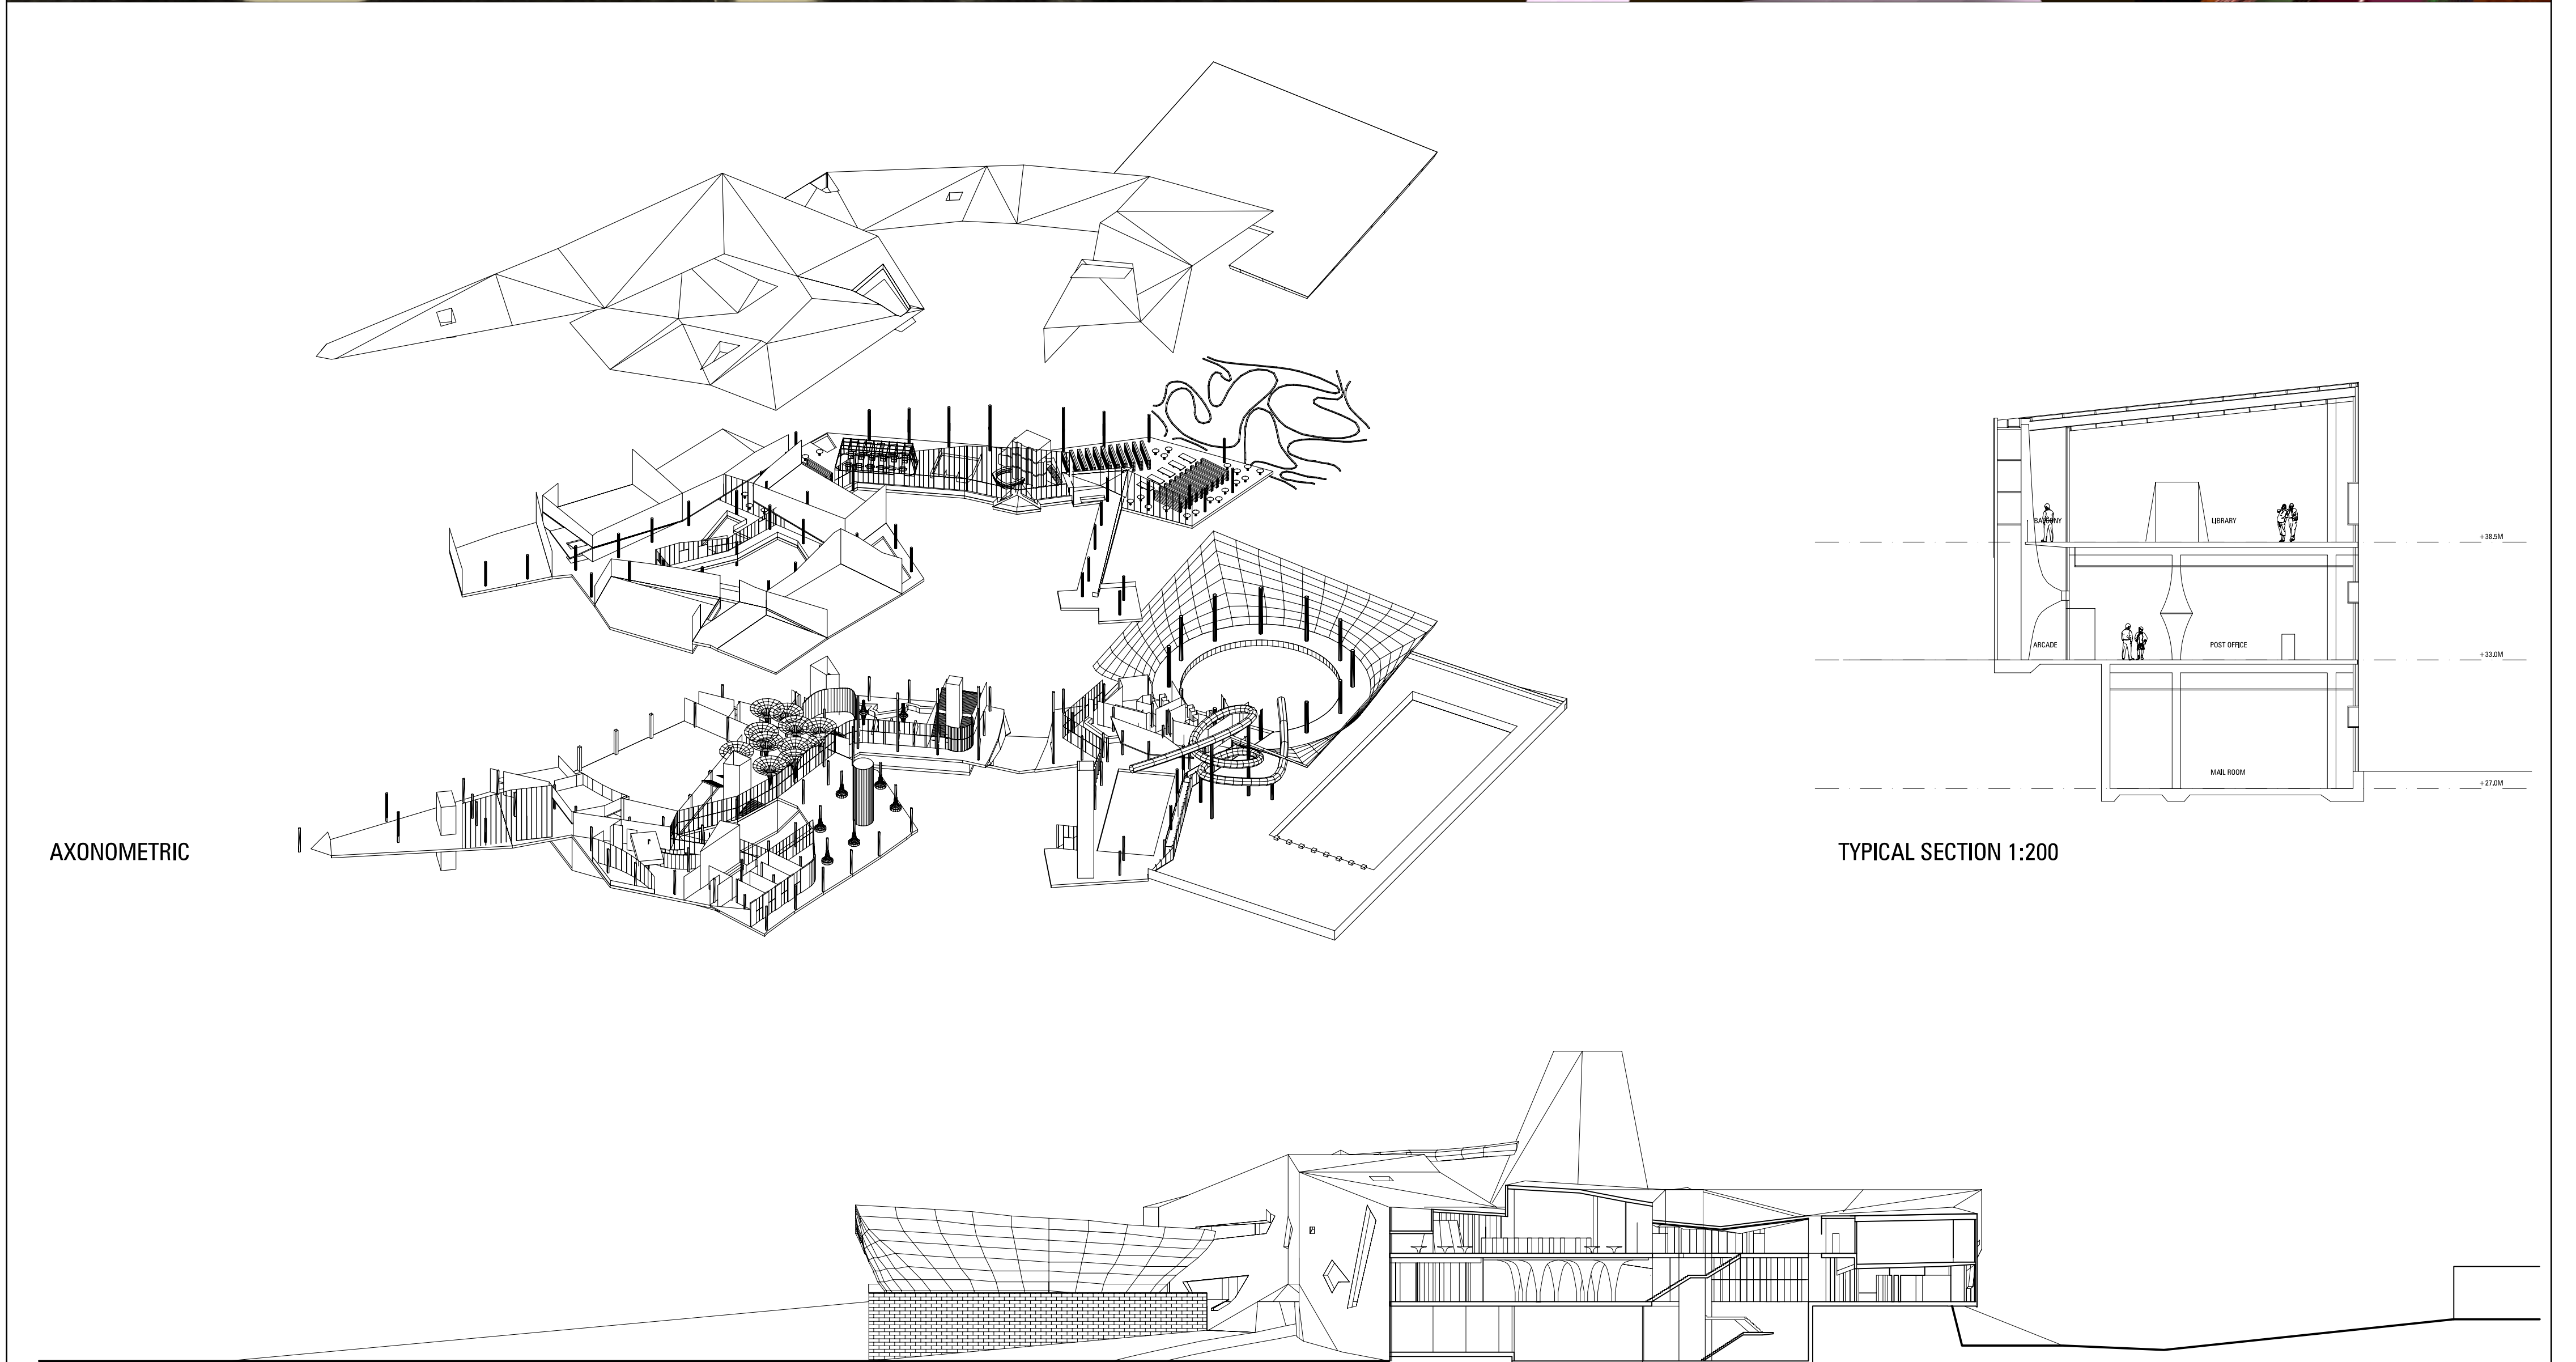

CINEMA BALCONY OVER COURTYARD

VIEW FROM LINK ROAD & CARPARK

INTERIOR CINEMA FOYER

PUBLIC LIBRARY INTERIOR

AXONOMETRIC

TYPICAL SECTION 1:200

SECTION B-B 1:500

FOUNTAIN GATE